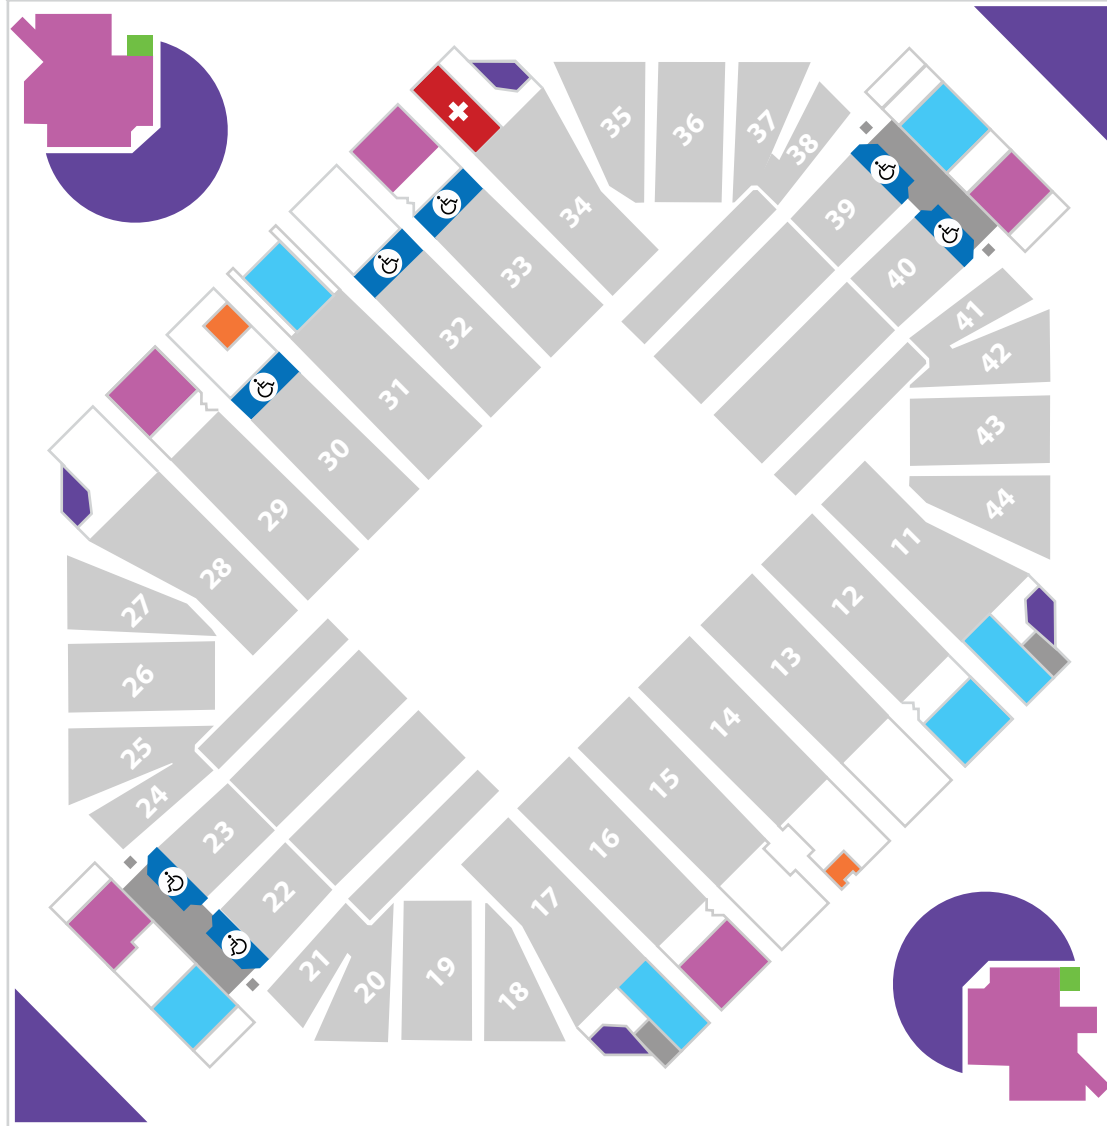

Smoking Area

-  Concessions
-  Elevator
-  Family Restroom
-  Men's Restroom
-  Women's Restroom
-  Ticket Office
-  First Aid
-  Arena Seating
-  Accessible Seating

Arena Lobby

South Rotunda