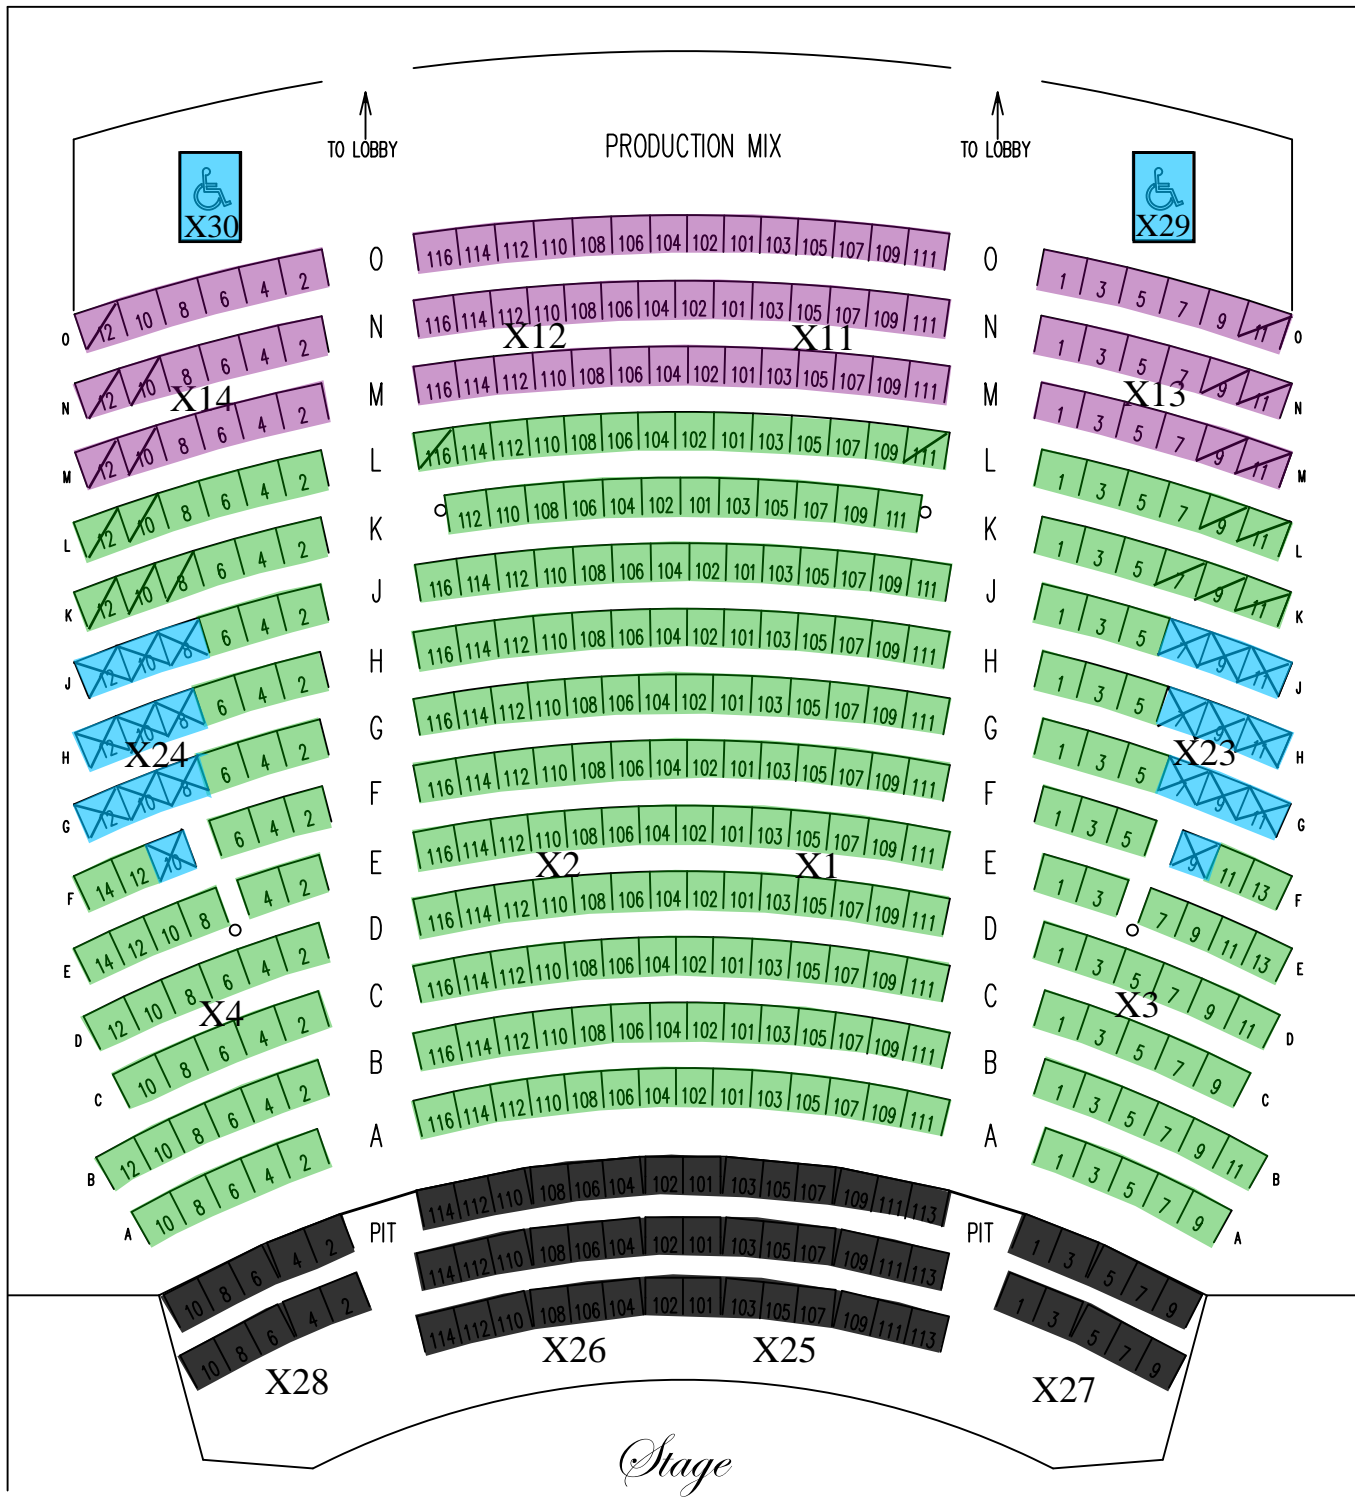

## Elvis Lives!

Thursday, February 9, 2012 @ 8pm

EOH0209

Limited View  
 Irritated View

\$60  
\$55  
\$40  
\$25

X32

X31

To Lobby

To Lobby

Level Three

Level Two

To Lobby

X8

X7

X10

X9

Box D

Box B

Box C

Box A

Seating tiers and rows are labeled with letters A through J and numbers. For example, on Level Three, the outermost tier (X32) has rows A through G, and the innermost tier (X20) has rows A through D. On Level Two, the outermost tier (X15) has rows A through F, and the innermost tier (X18) has rows A through J. Each tier is color-coded: X32 is yellow, X31 is yellow, X22 is blue, X21 is blue, X20 is blue, X19 is blue, X18 is purple, X17 is purple, X16 is purple, X15 is purple, X14 is green, X13 is green, X12 is green, X11 is green, X10 is green, X9 is green, X8 is green, X7 is green, X6 is green, X5 is green, X4 is green, X3 is green, X2 is green, X1 is green.