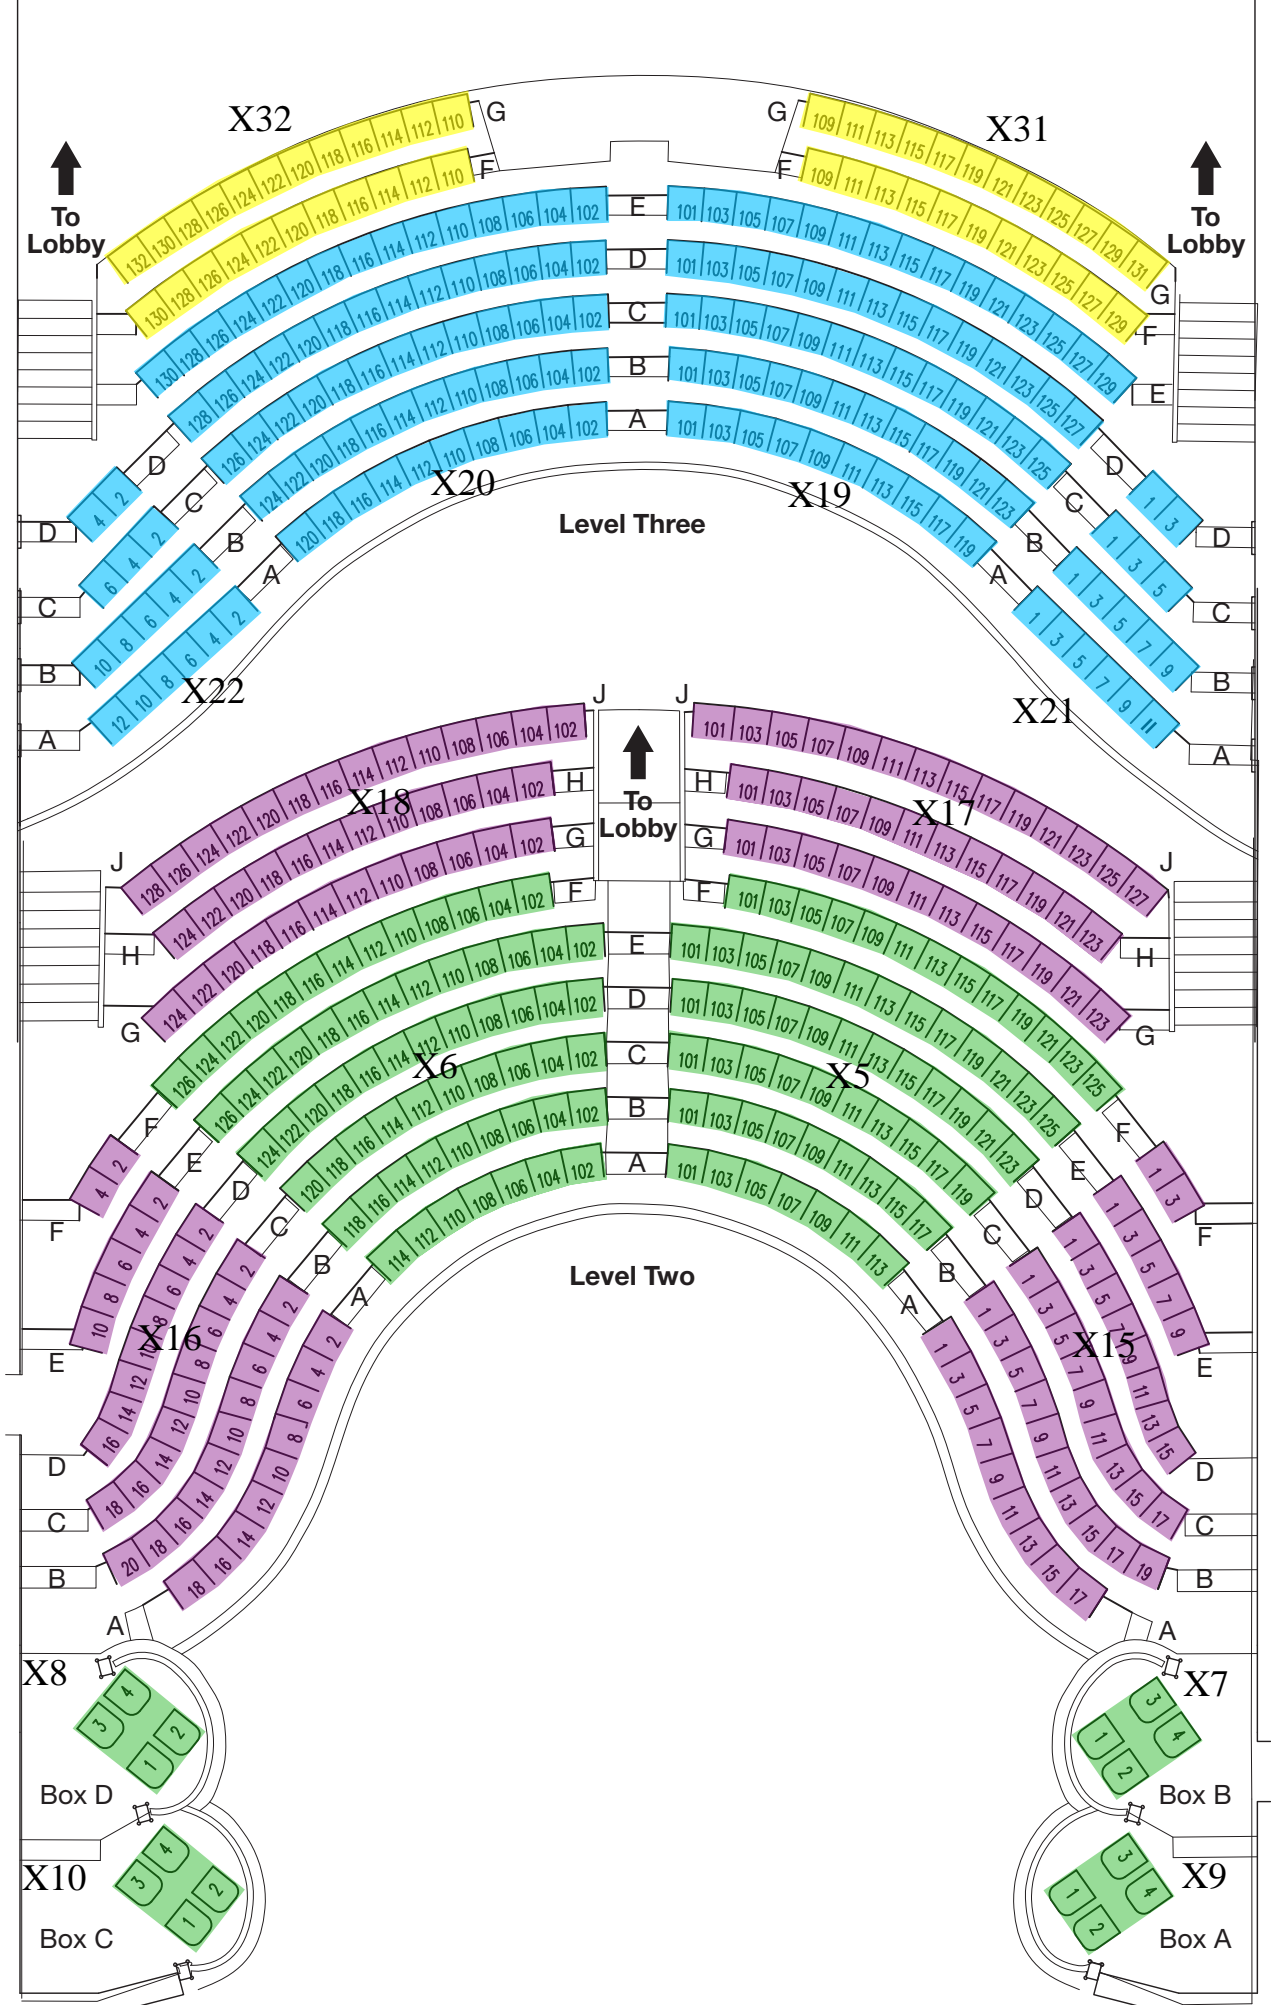

## Elvis Lives!

Thursday, February 9, 2012 @ 8pm

EOH0209

Limited View  
 Irritated View

\$60  
\$55  
\$40  
\$25

X32

X31

To Lobby

To Lobby

Level Three

Level Two

To Lobby

X8

X7

X10

X9

Box D

Box B

Box C

Box A

Seating tiers and rows are labeled with letters A through J and numbers. For example, on Level Three, the outermost tier (X32) has rows A through G, and the innermost tier (X20) has rows A through D. On Level Two, the outermost tier (X15) has rows A through F, and the innermost tier (X18) has rows A through J. Each tier is color-coded: X32 is yellow, X31 is yellow, X22 is blue, X21 is blue, X20 is blue, X19 is blue, X18 is purple, X17 is purple, X16 is purple, X15 is purple, X14 is green, X13 is green, X12 is green, X11 is green, X10 is green, X9 is green, X8 is green, X7 is green, X6 is green, X5 is green, X4 is green, X3 is green, X2 is green, X1 is green.